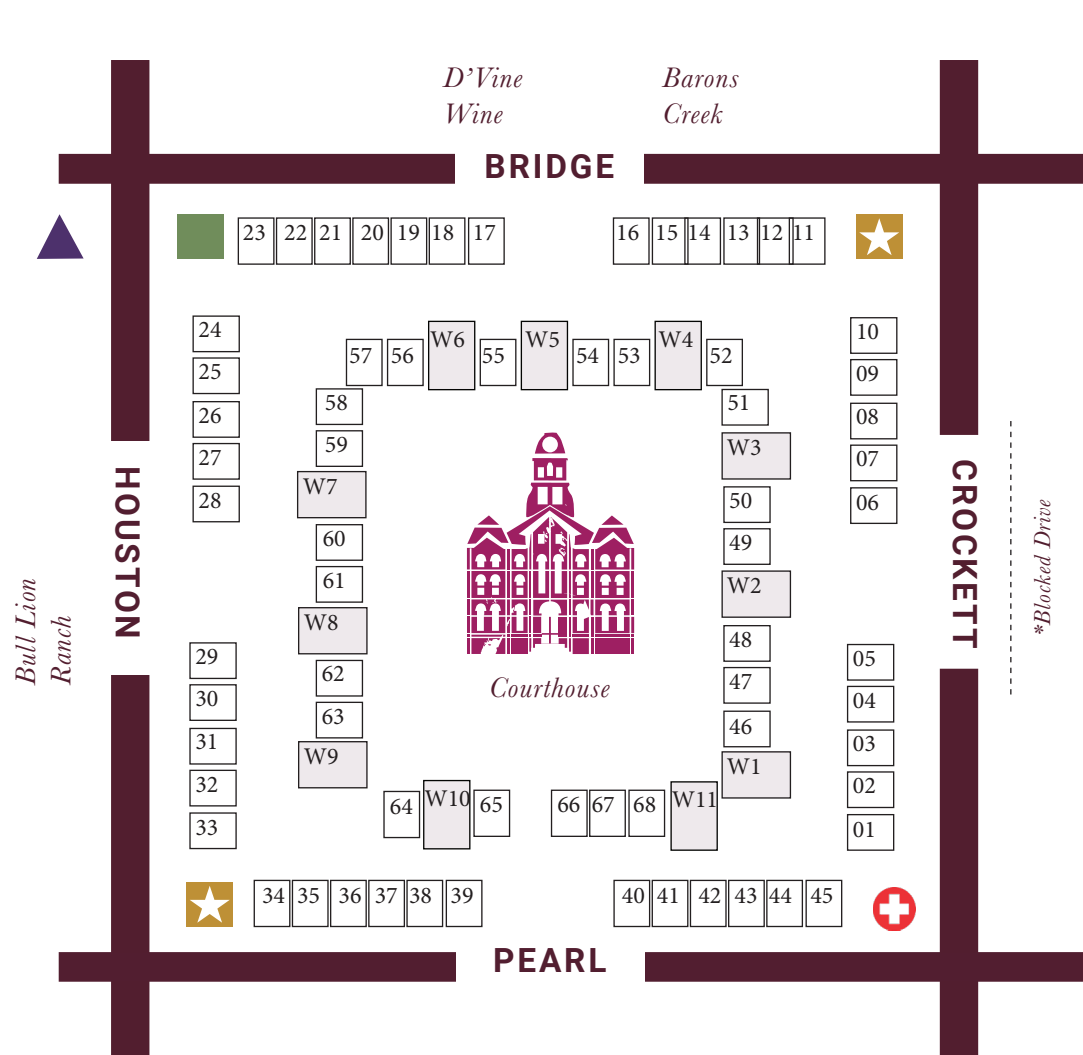

Assigned locations are subject to change

*Granbury Square
100 E. Pearl St
Granbury, Tx 76048*

-  *WINE WAREHOUSE*
-  *EMT / SECURITY*
-  *STAGE / SEATING*
-  *behind Opera House*
-  *RESTROOMS*
-  *TICKET BOOTH*
-  *INFORMATION*